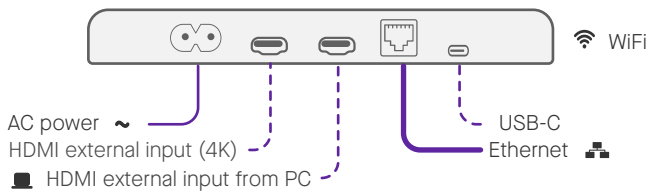

Table stand is included with every Neat Board.  
 Wall mount and Floor stand are optional.

Add Neat Pad as an additional controller and scheduling display.

58.1 inches  
(1476 mm)

39.2 inches  
(996 mm)

13.8 inches  
(350 mm)

### Neat Board

- 65-inch capacitive multi-touch LED screen
- Ultra HD 4K (3840 × 2160 screen resolution)
- Anti-glare and anti-fingerprint coating
- Camera LED
- System LED
- Ambient light sensor
- Sensors for temperature, humidity, CO2 and VOC
- 2X Neat Marker (passive)
- Table stand
- Floor stand (optional)
- Wall mount (optional)
- Neat Pad controller (optional)
- Neat Pad scheduling display (optional)
- Zoom Rooms for Touch software