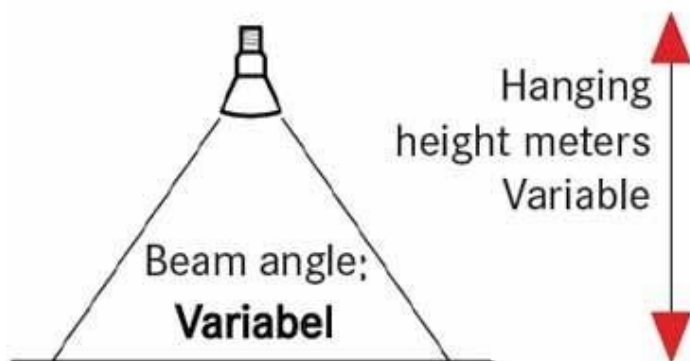

Projecteur led 30 w sur rail triphasé spirit blanc

Spots sur rail led - Photo n° 3