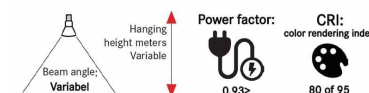

## Spots sur rail led

**59,95 € H.T.**

Spéc	
lm/W	100 lm/W
Driver	LIFUD
LED	Citizen
On/off	50.000 X
Casing	Aluminium
IP code	IP 20
Energy label	A++
CRI code	90+

LED Track spot Spirit			
Beam angle	Power	Color temperature	Light output
Variable	30 W	3000	3000K
Variable		Warm white	3000K
Variable			3000K