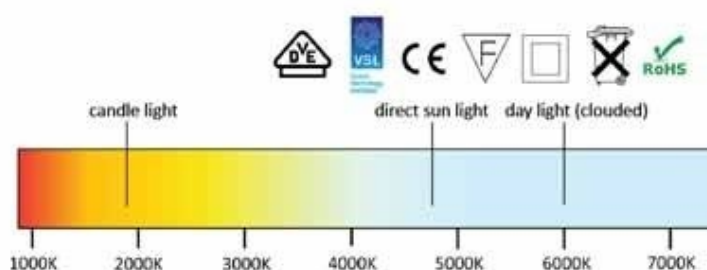

Projecteur led 30 w sur rail triphasé spirit blanc

Spots sur rail led - Photo n° 2

Specs

lm/W 100 lm/W

Driver LIFUD

LED Citizen

On/off 50.000 X

Casing Aluminum

IP code IP 20

Energy label A++

CRI code 90+