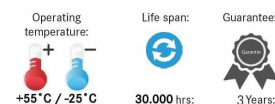

## Spots sur rail led

**59,95 € H.T.**

Spéc	
lm/W	100 lm/W
Driver	LIFUD
LED	Citizen
On/off	50.000 X
Casing	Aluminium
IP code	IP 20
Energy label	A++
CRI code	90+

LED Track spot Spirit			
Beam angle	Power	Color temperature	Light output
Variable	30 W	3000	3000K
Variable		Warm white	3000K
Variable			3000K