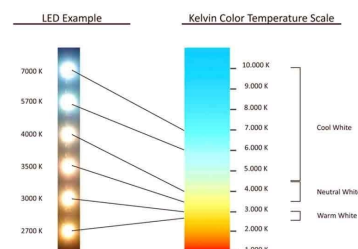

## Spots sur rail led

**59,95 € H.T.**

Spéc	
lm/W	100 lm/W
Driver	LIFUD
LED	Citizen
On/off	50.000 X
Casing	Aluminium
IP code	IP 20
Energy label	A++
CRI code	90+

LED Track spot Spirit			
Beam angle	Power	Color temperature	Light output
Variable	30 W	3000	3000K
Variable		Warm white	3000K
Variable			3000K