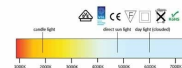

## Spots sur rail led

**59,95 € H.T.**

Spéc	
lm/W	100 lm/W
Driver	LIFUD
LED	Citizen
On/off	50.000 X
Casing	Aluminium
IP code	IP 20
Energy label	A++
CRI code	90+

LED Track spot Spirit			
Beam angle	Power	Color temperature	Light output
Variable	30 W	3000	3000K
Variable		Warm white	3000K
Variable			3000K