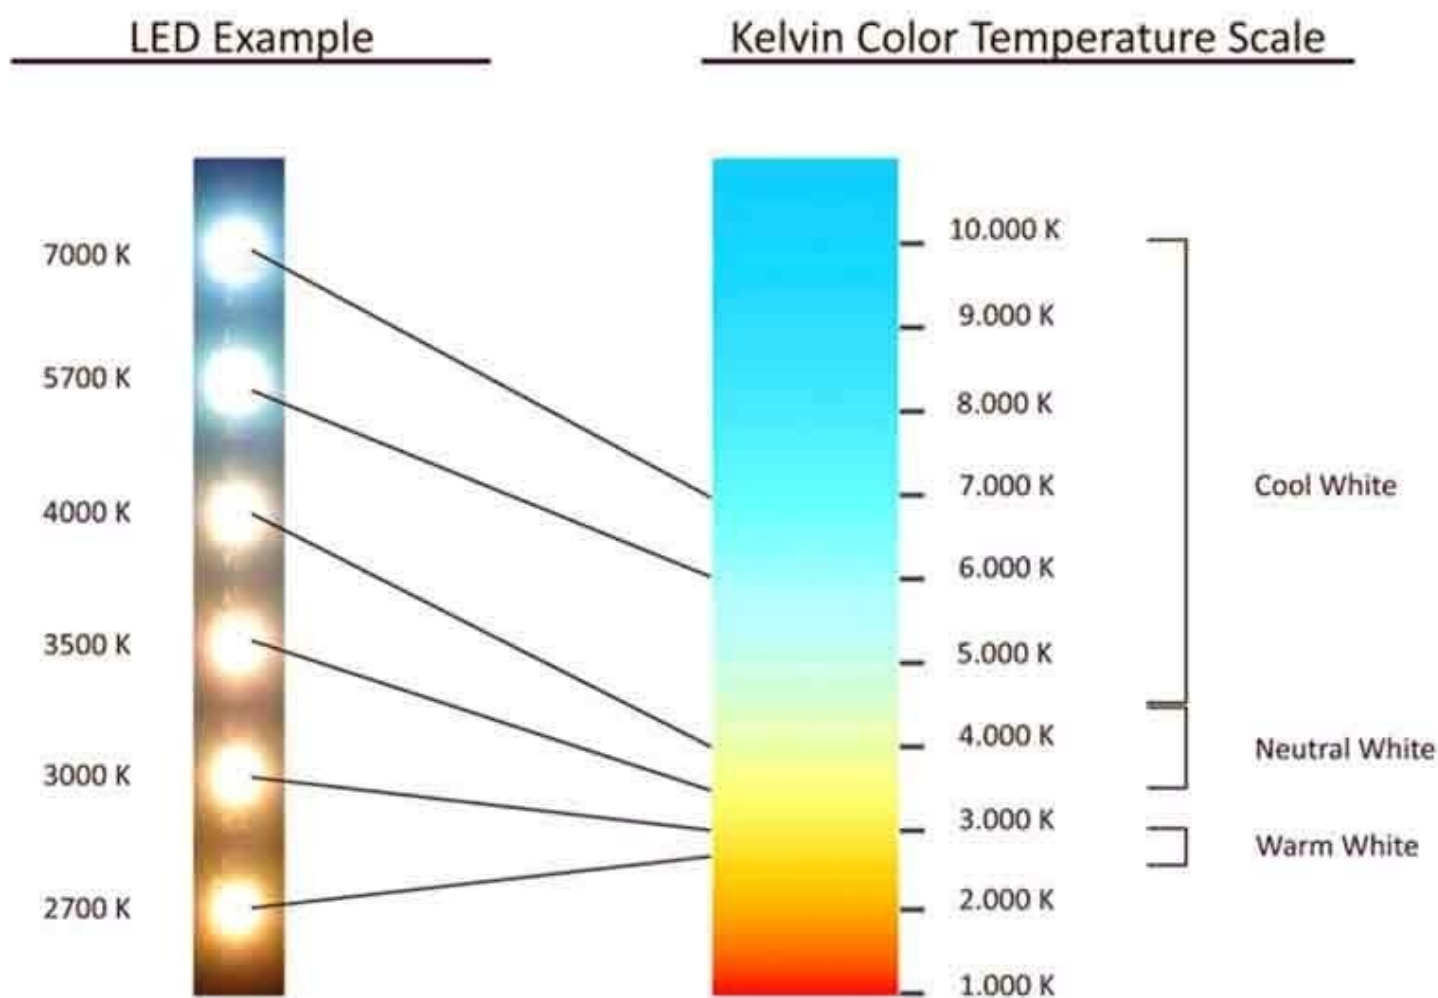

Projecteur led 30 w sur rail triphasé spirit blanc

Spots sur rail led - Photo n° 4

CARACTÉRISTIQUES

Marque	Spots
Base	
Fixation	
Couleur	Blanc
Ref	pro-led-30-2699
ID	2699
Délai de livraison	1-3 jours ouvrés
Catégorie	Spots sur rail led
Type	Éclairage magasin

DÉTAIL

N'hésitez pas à nous consulter pour avoir plus d'informations sur nos gammes d'éclairage pro pour vos points de vente.
Photos de nos réalisations sur demande.

Nos projecteurs spots leds 3 phases sont garantis 3 ans, durée de vie 50 000 heures.