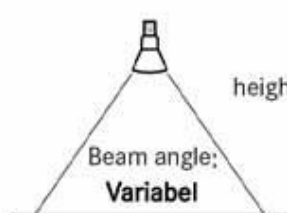

LED Track spot Spirit

Description	Watt	Lumen	Lichtkleur	Kelvin
LED Track Spot Spirit grey	30 W	3000	Warm white	3000K

CARACTÉRISTIQUES

Marque	Spots
Base	
Fixation	
Couleur	Noir
Ref	pro-led-30-2697
ID	2697
Délai de livraison	1-5 jours ouvrés
Catégorie	Spots sur rail led
Type	Éclairage magasin

DÉTAIL

N'hésitez pas à nous consulter pour avoir plus d'informations sur nos gammes d'éclairage pro pour vos points de vente. Photos de nos réalisations sur demande.

Nos projecteurs spots leds 3 phases sont garantis 3 ans, durée de vie 50 000 heures.

Vous recherchez une solution modulable qui vous permet d'adapter votre éclairage à la configuration et l'aménagement de votre surface de vente ou vous n'avez tout simplement pas de faux plafond.