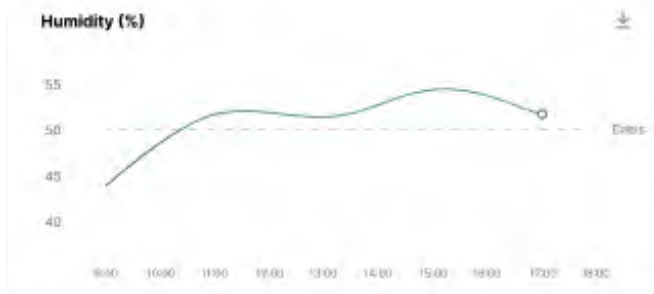

Safer meeting rooms.

Thanks to Neat Sense, Neat Bar enables companies to offer significant health benefits to their employees, which in today's new normal of having to take ever-increasing protective measures against COVID-19 can be a huge relief. Neat Sense helps you control and monitor air quality, humidity (healthy indoor humidity levels are between 30-50%). Flu viruses can spread quickly due to poor indoor humidity), CO2 and organic chemical levels in the room – scents, odors, etc. Also, whether or not there are people in a room and if so, how many. That way, you can be sure of maintaining safe social distancing at all times.