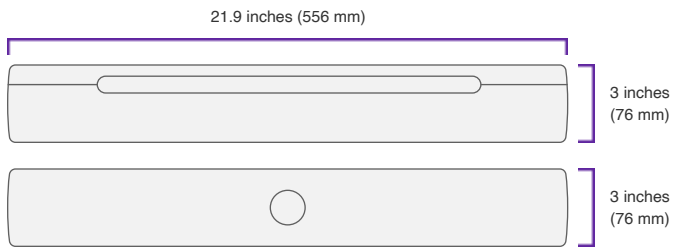

Neat Bar

Camera & system LED
Accelerometer
Secure boot
Zoom Rooms software
Table stand, wall mount and screen mounting hardware
Sensors for temperature, humidity, CO2 and VOC*

4x digital zoom
4056*3040 (12mp) capture resolution
120 degrees horizontal field of view
People video resolution: Up to 1080p / 30fps
Content video resolution: 720p / 60 fps, 1080p / 30fps
Hardware accelerated video encode and decode
Automatic people framing

3 sensor mics
5 microphones angled in an end-fire array
Dedicated wide-angle ultrasonic tweeter
Beamforming
Echo cancellation
Noise suppression