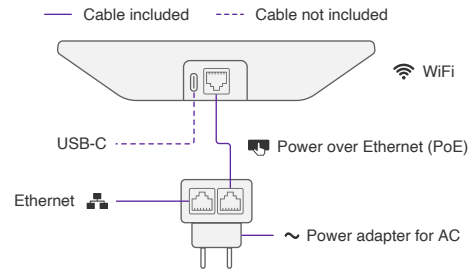

Neat Pad

8-inch (diagonal) touch screen
Anti-glare, anti-smudge coating
Side LED Indicators
2 microphones*
Wall mount & side mount
Zoom Rooms software
WiFi
Power over Ethernet (PoE) or powered by included power injector

Room size guidelines

The Neat Bar performs best in these spaces:
- Huddle space (4-6)
- Small/medium conference room (6-10)