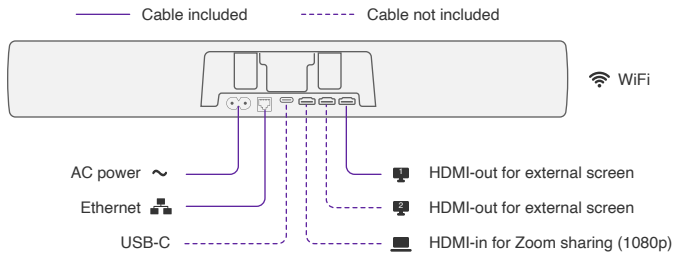

Neat Bar

Camera & system LED
Accelerometer
Secure boot
Zoom Rooms software
Table stand, wall mount and screen mounting hardware
Sensors for temperature, humidity, CO2 and VOC*

4x digital zoom
4056*3040 (12mp) capture resolution
120 degrees horizontal field of view
People video resolution: Up to 1080p / 30fps
Content video resolution: 720p / 60 fps, 1080p / 30fps
Hardware accelerated video encode and decode
Automatic people framing

3 sensor mics
5 microphones angled in an end-fire array
Dedicated wide-angle ultrasonic tweeter
Beamforming
Echo cancellation
Noise suppression