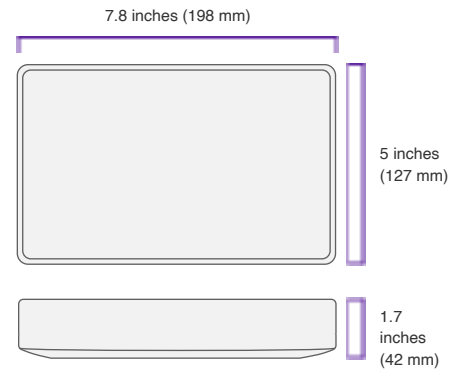

Neat Pad

8-inch (diagonal) touch screen
Anti-glare, anti-smudge coating
Side LED Indicators
2 microphones*
Wall mount & side mount
Zoom Rooms software
WiFi
Power over Ethernet (PoE) or powered by included power injector

Room size guidelines

The Neat Bar performs best in these spaces:
- Huddle space (4-6)
- Small/medium conference room (6-10)