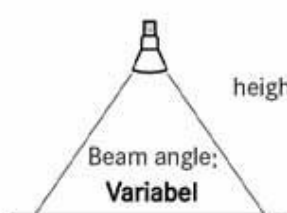

IP code IP 20

Energy label A++

CRI code 90+

LED Track spot Spirit

Description	Watt	Lumen	Lichtkleur	Kelvin
LED Track Spot Spirit grey	30 W	3000	Warm white	3000K

Power factor:

0,93>

CRI:
color rendering index