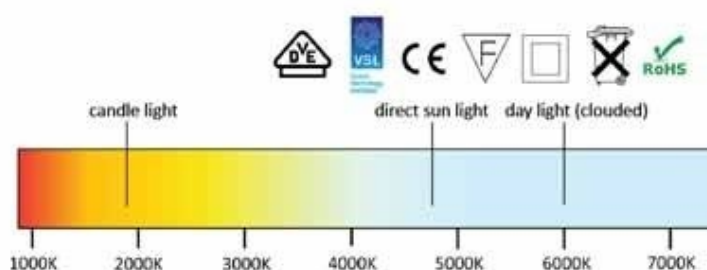

IP code IP 20

Energy label A++

CRI code 90+

LED Track spot Spirit

Description	Watt	Lumen	Lichtkleur	Kelvin
LED Track Spot Spirit grey	30 W	3000	Warm white	3000K

Power factor:

0,93>

CRI:
color rendering index