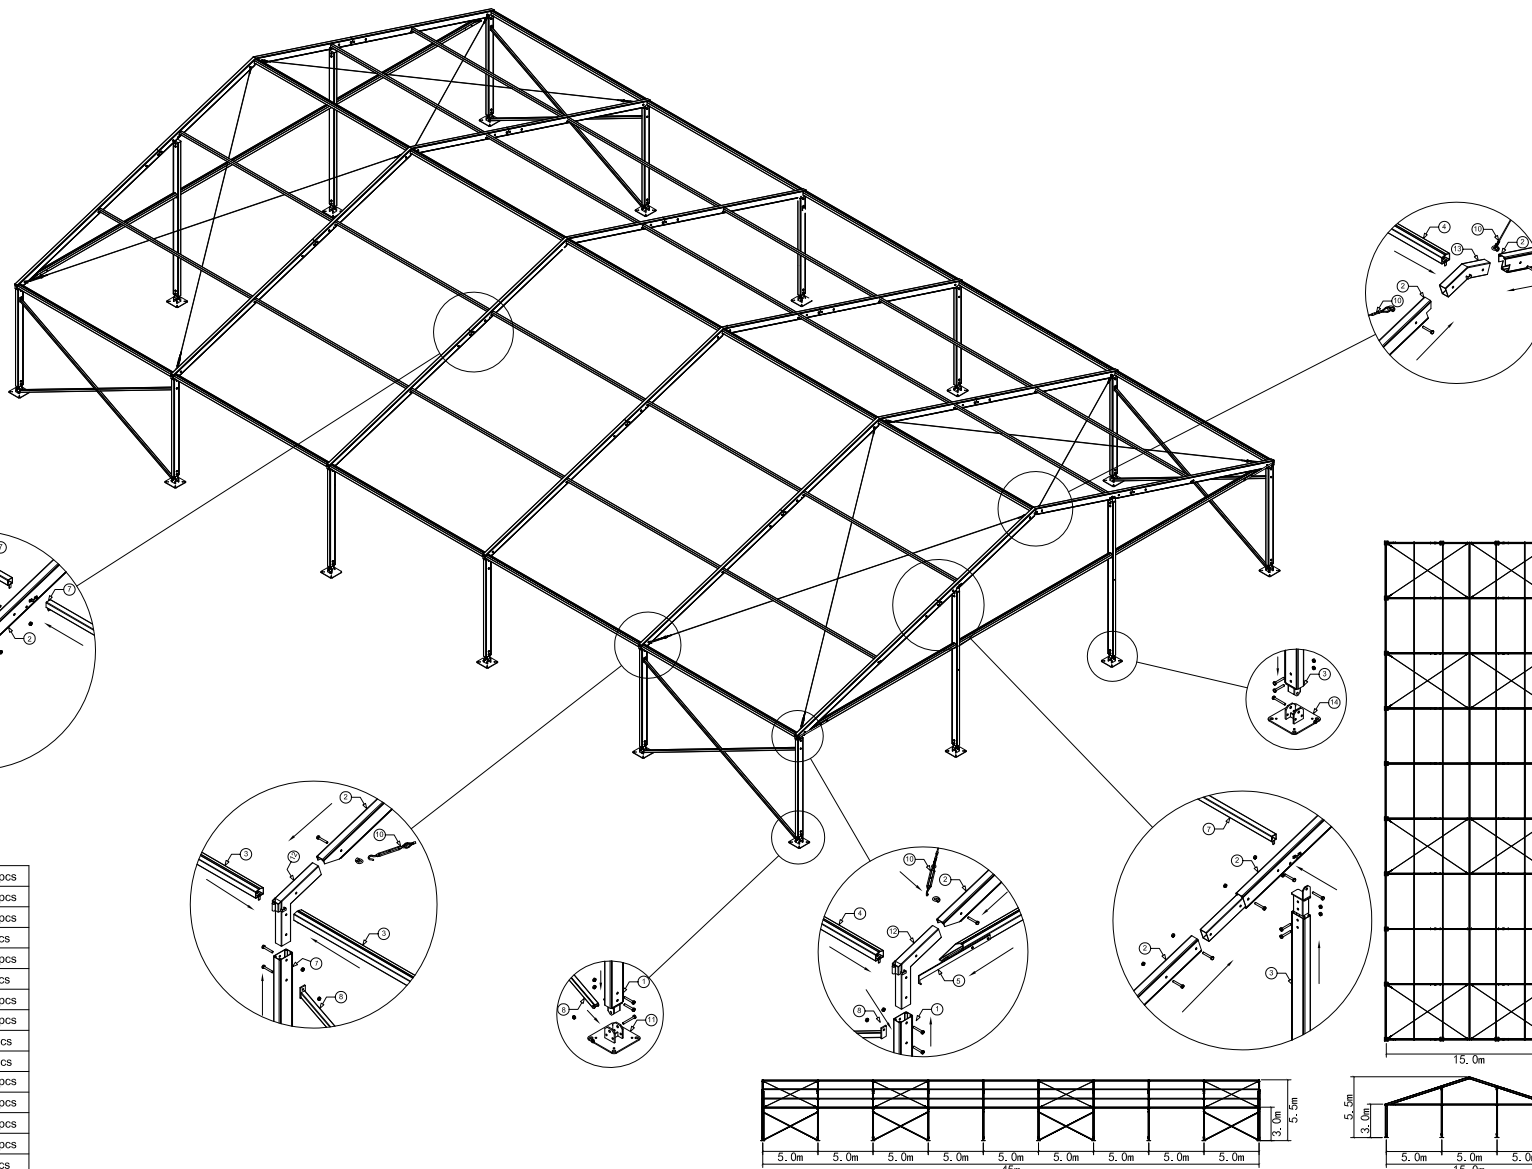

# 15X25m PARTY TENT

1	Leg	12pcs
2	Roof beamA	24pcs
	Roof beamB	20pcs
3	Gable pole	4pcs
4	Eaves purlin	17pcs
5	Gable eave	4pcs
6	Cover downside rail	16pcs
7	Intermediate purlin	20pcs
8	Scissors	8 pcs
9	Steel wire	8 pcs
10	Sidewall downside rail	16pcs
11	Leg foot plate	12pcs
12	Corner knuckle	12pcs
13	Roof knuckle	10pcs
14	Gable foot plate	4pcs
15	Bolts	
16	Ring Bolts	8pcs